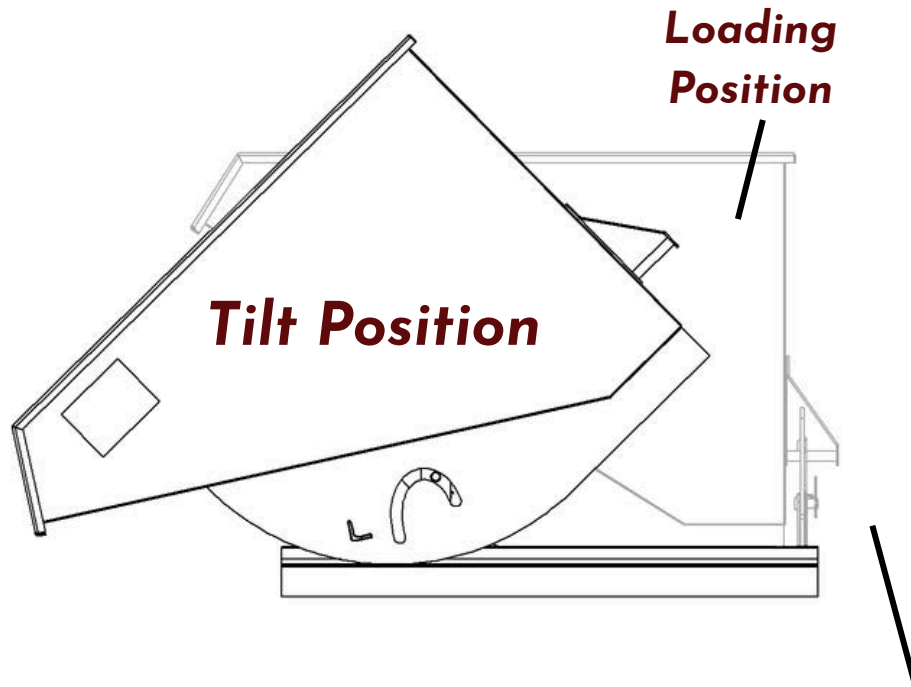

Capacity	Size	Weight	Max Load
.75 yd ³	39" wide 57" long 38" tall	475 lbs	4000 lbs
1.4 yd ³	43" wide 56" long 48" tall	590 lbs	5500 lbs
2.2 yd ³	75" wide 65" long 45" tall	715 lbs	6000 lbs

1-year warranty for material defects and workmanship is provided from the date of manufacture for all fabricated items.

us-duct.com | 336-530-1690 | info@us-duct.com

LEGEND

APC

Self-Dumping Hopper

*Only load self-dumping hoppers when locked in the loading position

Optional Sealing Lid

- Available for all sizes of hopper
- Creates an enclosed, sealed receptacle for dust and other particulate
- Lid-to-ductwork opening is available in 4" to 18" diameters