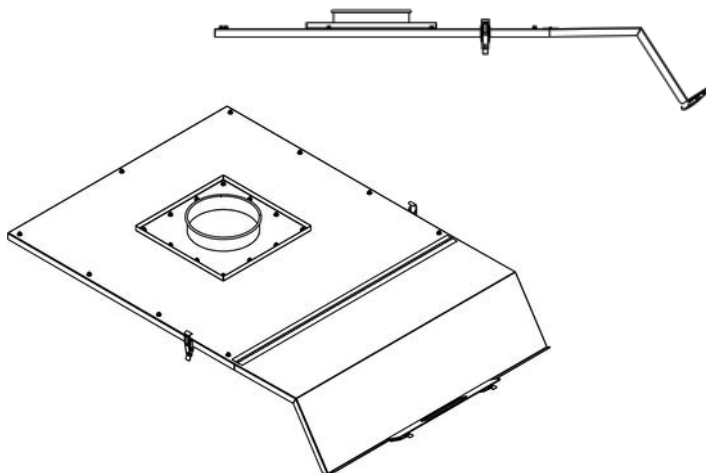

Capacity	Size	Weight	Max Load
.75 yd ³	39" wide 57" long 38" tall	475 lbs	4000 lbs
1.4 yd ³	43" wide 56" long 48" tall	590 lbs	5500 lbs
2.2 yd ³	75" wide 65" long 45" tall	715 lbs	6000 lbs

1-year warranty for material defects and workmanship is provided from the date of manufacture for all fabricated items.

us-duct.com | 336-530-1690 | info@us-duct.com

LEGEND

APC

Self-Dumping Hopper

*Only load self-dumping hoppers when locked in the loading position

Optional Sealing Lid

- Available for all sizes of hopper
- Creates an enclosed, sealed receptacle for dust and other particulate
- Lid-to-ductwork opening is available in 4" to 18" diameters