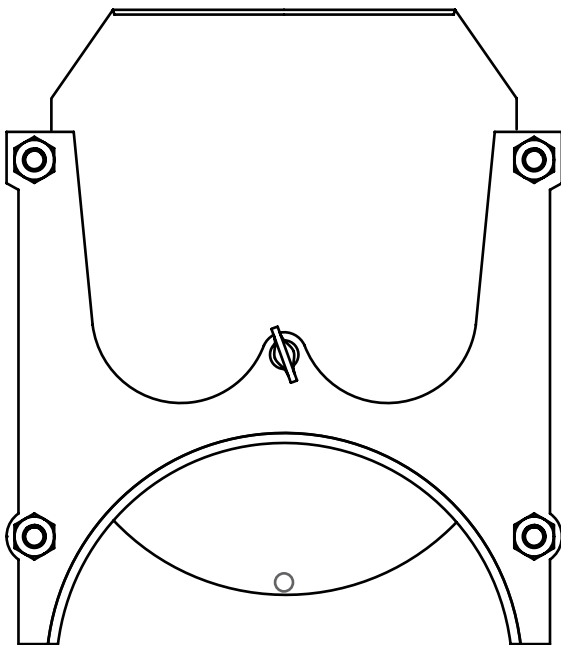

Cut Off (Full)

- Cast Aluminum body with Galvanized or Stainless Steel Blade and connections
- Available in Rolled Lip, Flang, Vanstone Edge, or Raw Ends

Cut Off Gate (Cast Aluminum)

Size Ø "	H	W	D
3	5 5/8	4	5 1/2
4	6 7/8	5	5 1/2
5	8	6	5 1/2
6	10	7	5 1/2
7	11	8	5 1/2
8	12	9 5/8	5 5/8
9	13 1/2	10 1/2	5 5/8
10	14 3/8	11 5/16	5 5/8
11	16 1/4	12 1/4	5 5/8
12	16 1/4	13 3/16	5 3/4
13	19	15 3/4	14 3/4
14	19	15 3/4	5 3/4
15	21	17 5/8	14 3/4
16	21	17 5/8	5 3/4
17	32 1/4	19 3/4	14 7/8
18	32 1/4	19 3/4	11 7/8
20	34	22	11 7/8
22	34	24 1/2	11 7/8
24	34	26 1/2	11 7/8

Cut Off (Half)

- Cast Aluminum body with Galvanized or Stainless Steel blade and connections
- Available in Rolled Lip, Flange, Vanstone Edge, or Raw Ends
- Available in sizes up to 18"

Cut Off Half Gate (Cast Aluminum)

Size Ø"
3
4
5
6
7
8
9
10
11
12
13
14
16
18