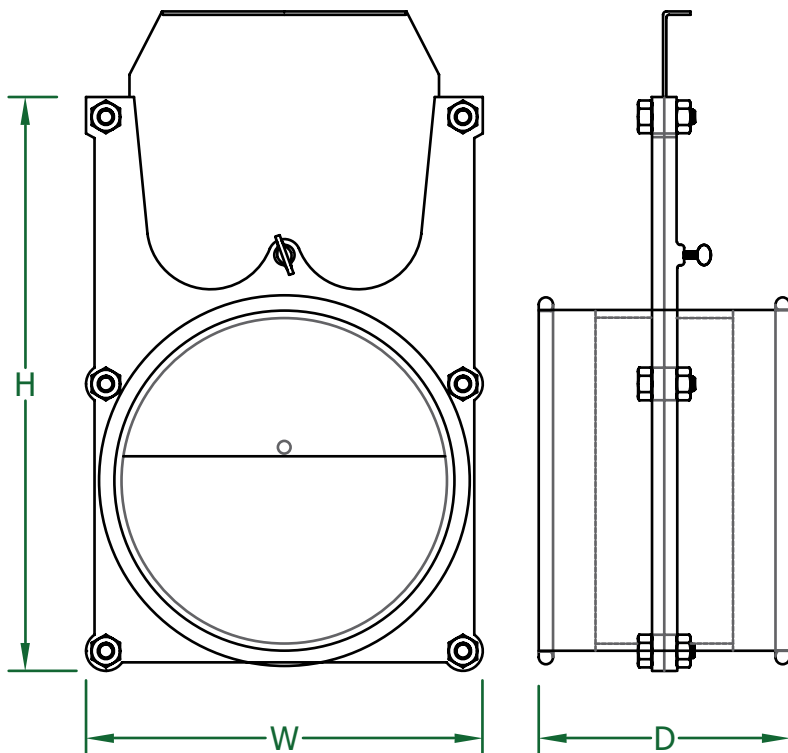

Cut Off (Full)

- Cast Aluminum body with Galvanized or Stainless Steel Blade and connections
- Available in Rolled Lip, Flang, Vanstone Edge, or Raw Ends

Cut Off Gate (Cast Aluminum)

Size Ø "	H	W	D
3	5 5/8	4	5 1/2
4	6 7/8	5	5 1/2
5	8	6	5 1/2
6	10	7	5 1/2
7	11	8	5 1/2
8	12	9 5/8	5 5/8
9	13 1/2	10 1/2	5 5/8
10	14 3/8	11 5/16	5 5/8
11	16 1/4	12 1/4	5 5/8
12	16 1/4	13 3/16	5 3/4
13	19	15 3/4	14 3/4
14	19	15 3/4	5 3/4
15	21	17 5/8	14 3/4
16	21	17 5/8	5 3/4
17	32 1/4	19 3/4	14 7/8
18	32 1/4	19 3/4	11 7/8
20	34	22	11 7/8
22	34	24 1/2	11 7/8
24	34	26 1/2	11 7/8

Cut Off (Half)

- Cast Aluminum body with Galvanized or Stainless Steel blade and connections
- Available in Rolled Lip, Flange, Vanstone Edge, or Raw Ends
- Available in sizes up to 18"

Cut Off Half Gate (Cast Aluminum)

Size Ø"
3
4
5
6
7
8
9
10
11
12
13
14
16
18