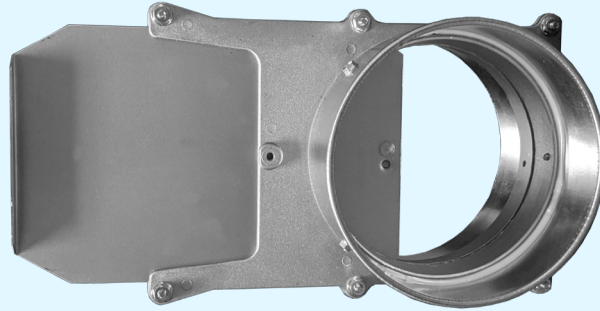

Cut Off (Full)

- Cast Aluminum body with Galvanized or Stainless Steel Blade and connections
- Available in Rolled Lip, Flang, Vanstone Edge, or Raw Ends

Cut Off Gate (Cast Aluminum)

Size Ø "	H	W	D
3	5 5/8	4	5 1/2
4	6 7/8	5	5 1/2
5	8	6	5 1/2
6	10	7	5 1/2
7	11	8	5 1/2
8	12	9 5/8	5 5/8
9	13 1/2	10 1/2	5 5/8
10	14 3/8	11 5/16	5 5/8
11	16 1/4	12 1/4	5 5/8
12	16 1/4	13 3/16	5 3/4
13	19	15 3/4	14 3/4
14	19	15 3/4	5 3/4
15	21	17 5/8	14 3/4
16	21	17 5/8	5 3/4
17	32 1/4	19 3/4	14 7/8
18	32 1/4	19 3/4	11 7/8
20	34	22	11 7/8
22	34	24 1/2	11 7/8
24	34	26 1/2	11 7/8

Cut Off (Half)

- Cast Aluminum body with Galvanized or Stainless Steel blade and connections
- Available in Rolled Lip, Flange, Vanstone Edge, or Raw Ends
- Available in sizes up to 18"

Cut Off Half Gate (Cast Aluminum)

Size Ø"
3
4
5
6
7
8
9
10
11
12
13
14
16
18