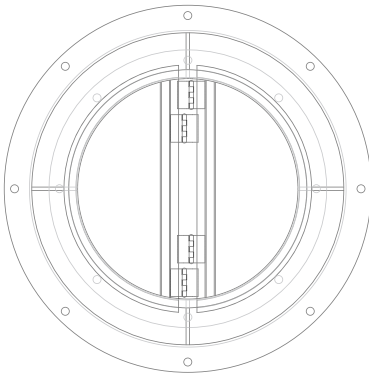

Flap Stack

- Available in Galvanized and Stainless Steel
- Typical connection ends are flanged

On 8"-11" will NOT have Angle Rings on the top and will only have a hose bead there

Size \emptyset	$D \emptyset \times .5 + 7"$	OAL	Top Fl Size
8"	11	23	13
9"	11.5	23.5	14
10"	12	24	15
11"	12.5	24.5	16
12"	13	25	17
13"	13.5	25.5	18
14"	14	26	19
15"	14.5	26.5	20
16"	15	27	21
17"	15.5	27.5	22
18"	16	28	23
19"	16.5	28.5	24
20"	17	29	25
22"	18	30	27
24"	19	31	29