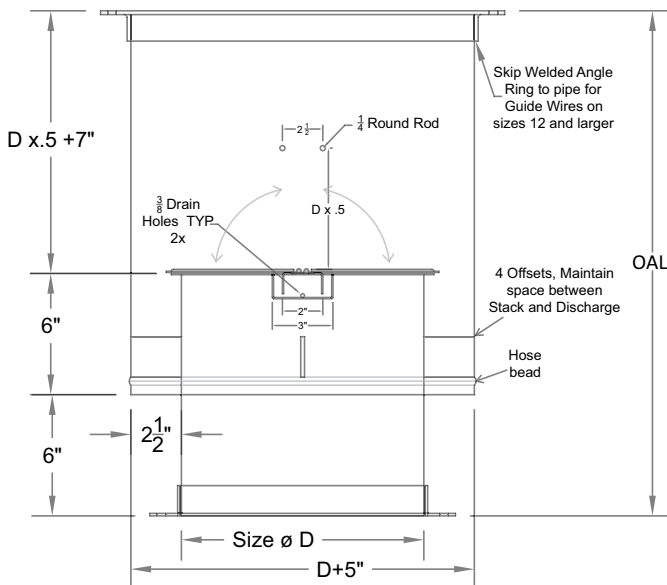

Flap Stack

- Available in Galvanized and Stainless Steel
- Typical connection ends are flanged

On 8"-11" will NOT have Angle Rings on the top and will only have a hose bead there

Size \emptyset	$D \emptyset \times .5 + 7"$	OAL	Top Fl Size
8"	11	23	13
9"	11.5	23.5	14
10"	12	24	15
11"	12.5	24.5	16
12"	13	25	17
13"	13.5	25.5	18
14"	14	26	19
15"	14.5	26.5	20
16"	15	27	21
17"	15.5	27.5	22
18"	16	28	23
19"	16.5	28.5	24
20"	17	29	25
22"	18	30	27
24"	19	31	29