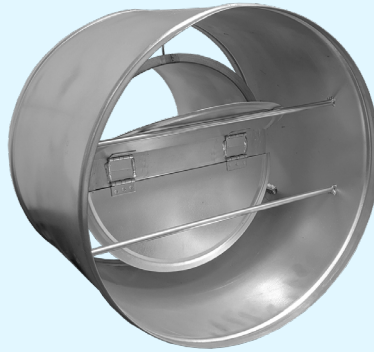

Flap Stack

- Available in Galvanized and Stainless Steel
- Typical connection ends are flanged

On 8"-11" will NOT have Angle Rings on the top and will only have a hose bead there

Size \emptyset	$D \emptyset \times .5 + 7"$	OAL	Top Fl Size
8"	11	23	13
9"	11.5	23.5	14
10"	12	24	15
11"	12.5	24.5	16
12"	13	25	17
13"	13.5	25.5	18
14"	14	26	19
15"	14.5	26.5	20
16"	15	27	21
17"	15.5	27.5	22
18"	16	28	23
19"	16.5	28.5	24
20"	17	29	25
22"	18	30	27
24"	19	31	29