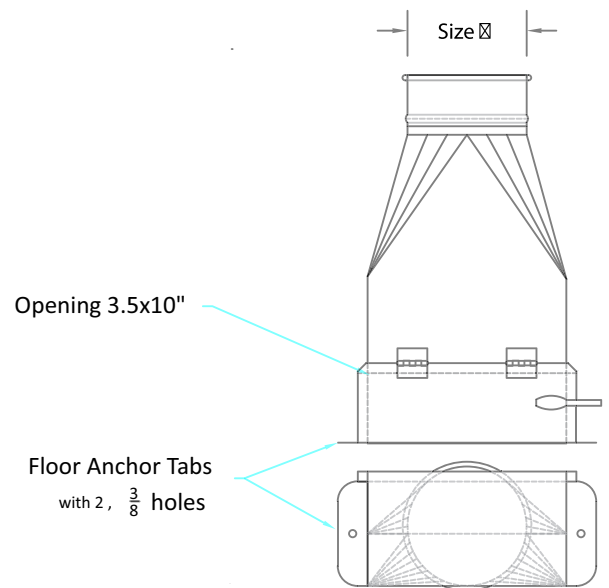

## Floor Sweep

- Available in Rolled lip, Angle rings and Vanstone connections

Size Ø	Opening	A	B	L
3	3.5 x 10"	5.25	8.25	18.5
4	3.5 x 10"	5.25	8.25	18.5
5	3.5 x 10"	5.25	8.25	18.5
6	3.5 x 10"	5.25	8.25	18.5
7	3.5 x 10"	5.25	8.25	18.5
8	3.5 x 10"	5.25	8.25	18.5
9	3.5 x 10"	5.25	8.25	18.5
10	3.5 x 10"	5.25	8.25	18.5