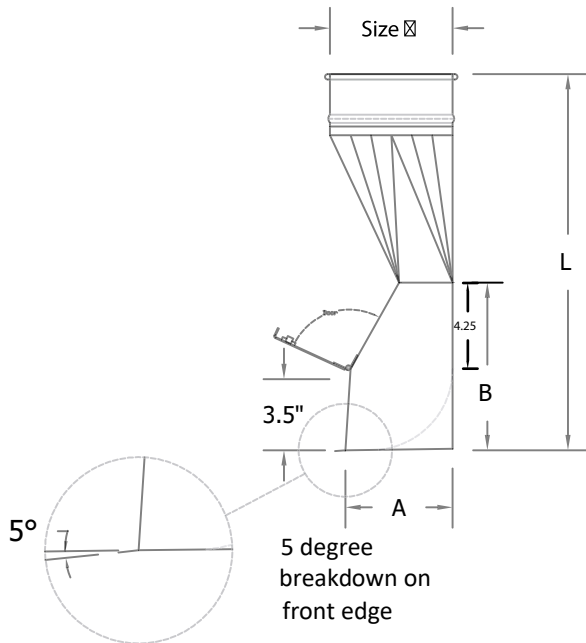

## Floor Sweep

- Available in Rolled lip, Angle rings and Vanstone connections

Size Ø	Opening	A	B	L
3	3.5 x 10"	5.25	8.25	18.5
4	3.5 x 10"	5.25	8.25	18.5
5	3.5 x 10"	5.25	8.25	18.5
6	3.5 x 10"	5.25	8.25	18.5
7	3.5 x 10"	5.25	8.25	18.5
8	3.5 x 10"	5.25	8.25	18.5
9	3.5 x 10"	5.25	8.25	18.5
10	3.5 x 10"	5.25	8.25	18.5